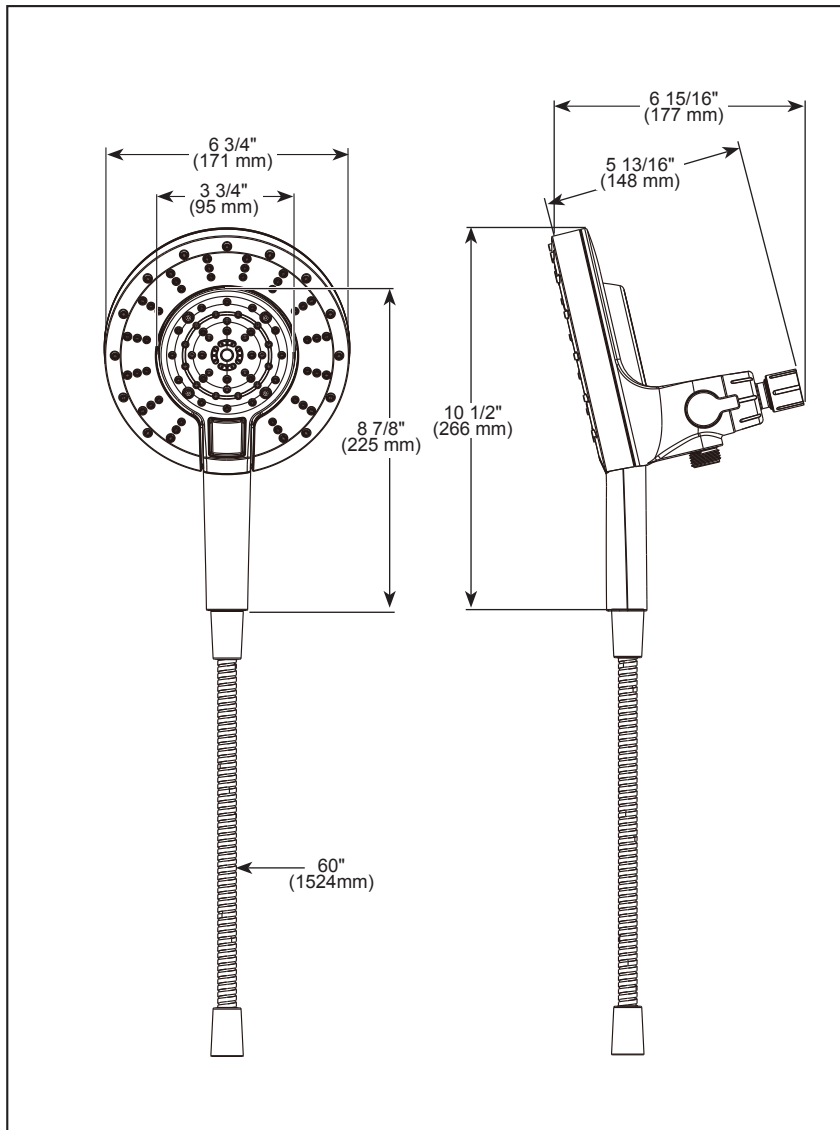

see what Delta can do™

IN2ITION®

- 2-In-1 Shower
- 5-Spray Setting Hand Shower

FEATURES:

- Touch-Clean® Spray Holes
- MagnaTite® Docking
- ProClean™ Spray Setting

STANDARD SPECIFICATIONS:

- Max flow rate 1.75 gpm at 80 psi, 6.6 L/min @ 550 kPa
- Integrated hand shower docks securely into shower head when not in use
- 3-Way diverter allows for single or shared operation of shower head and hand shower
- Change hand shower spray modes with push button - pause in handle - pause is a non-positive shut-off
- 60" (1524 mm) metal hose (Chrome, SN & CZ finishes only)
- 60" (1524 mm) UltraFlex® hose (BL & RB finishes only)
- Ball connector swivel angle is 32° (16° per side)
- Fits standard 1/2"-14 NPT pipe fitting
- 5 Spray settings include: Full body spray, Massage spray, Full w/ massage spray, ProClean™ spray and Pause

COMPLIES WITH:

- ASME A112.18.1 / CSA B125.1
- EPA WaterSense®

▲ Designate proper finish suffix

Delta Faucet Company reserves the right (1) to make changes in specifications and materials, and (2) to change or discontinue models, both without notice or obligation. Dimensions are for reference only. See current full-line price book or www.deltafaucet.com for finish options and product availability.